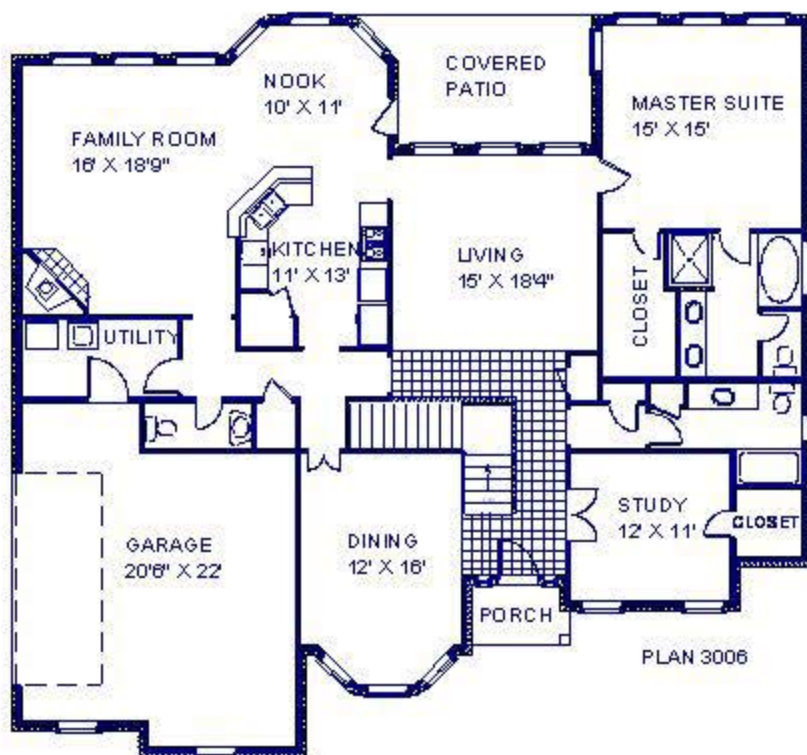

Plan 3006

4 bedrooms, 3.5 baths  
3 living, 2 dining

*The Capote*

Floor-plan is not to scale and indicated room sizes may vary slightly. Floor-plans may vary depending on exterior design chosen. We reserve the right to discontinue or change the specifications of designs at any time. Promotional materials may have extra features or improvements shown therein which may not be included unless specifically provided for in the purchase contract. Illustrations are artist's rendering, therefore are not intended to show specific detailing. Information subject to change without notice.