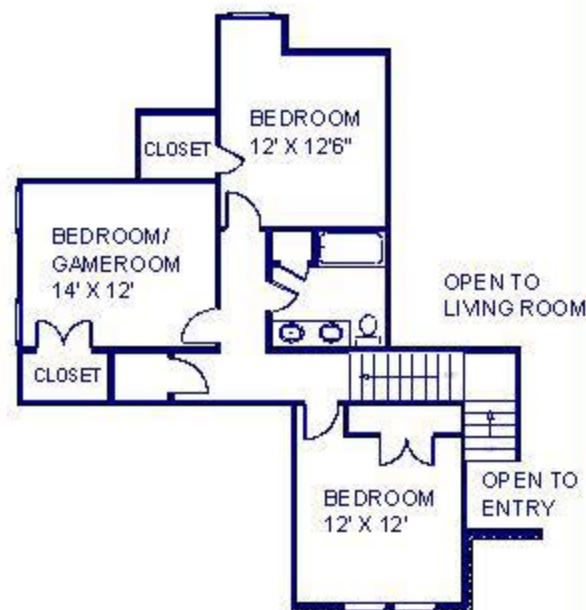

Plan 3006

4 bedrooms, 3.5 baths  
3 living, 2 dining

*The Capote*

Floor-plan is not to scale and indicated room sizes may vary slightly. Floor-plans may vary depending on exterior design chosen. We reserve the right to discontinue or change the specifications of designs at any time. Promotional materials may have extra features or improvements shown therein which may not be included unless specifically provided for in the purchase contract. Illustrations are artist's rendering, therefore are not intended to show specific detailing. Information subject to change without notice.