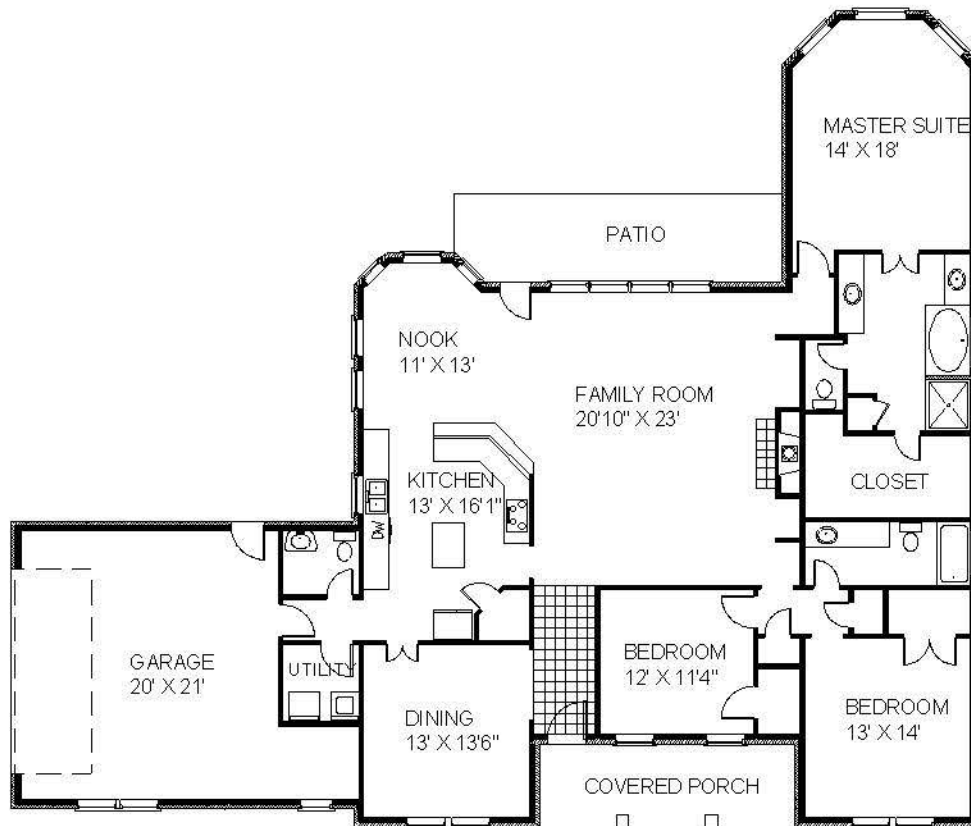

Plan 2375

3 bedrooms, 2.5 baths  
1 living, 2 dining

# The Riverside

P, AN 2375

Floor-plan is not to scale and indicated room sizes may vary slightly. Floor-plans may vary depending on exterior design chosen. We reserve the right to discontinue or change the specifications of designs at any time. Promotional materials may have extra features or improvements shown therein which may not be included unless specifically provided for in the purchase contract. Illustrations are artist's rendering, therefore are not intended to show specific detailing. Information subject to change without notice.